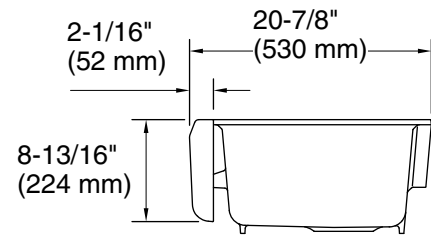

Riverby™

35-3/4" undermount single-bowl farmhouse
workstation kitchen sink
K-24564

Features

- Fits minimum 36" (914 mm) apron sink base cabinet
- Single bowl
- 9" (229 mm) depth provides generous workspace
- Self-Trimming™ apron overlaps cabinet face for easy installation and beautiful results
- Bowl slopes toward drain to minimize water pooling
- Offset drain increases workspace in the sink and storage space underneath
- Sink drain and strainer sold separately

Material

- KOHLER® enameled cast iron
- Acid-resistant enamel finish

Installation

- Undermount
- For 36" (914 mm) apron-front cabinetry

Included Components

Additional Components:

6194
6246

Codes/Standards

Color	Code	Description
	0	White
	FF	Sea Salt™
	96	Biscuit
	NY	Dune
	95	Ice™ Grey
	58	Thunder™ Grey
	7	Black Black™
	DGB	Indigo Blue

Technical Information

All product dimensions are nominal.

Bowl configuration:	Single
Installation:	Undermount
Min. base cabinet width:	36" (914 mm)
Bowl area (Only):	Length: 30-1/4" (769 mm) Width: 15-13/16" (402 mm) Bowl depth: 9" (229 mm) Water depth: 9" (229 mm)
Drain hole:	3-7/8" (98 mm)
Template:	Undermount, 1398641-7, required, included Apron-front, 1157001, required, included