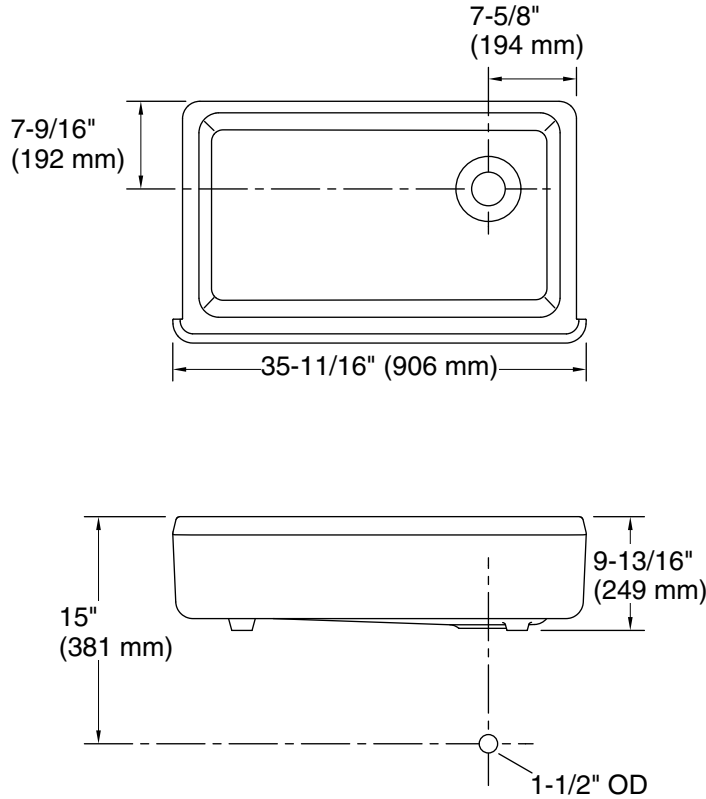

Riverby™

35-3/4" undermount single-bowl farmhouse
workstation kitchen sink
K-24564

Features

- Fits minimum 36" (914 mm) apron sink base cabinet
- Single bowl
- 9" (229 mm) depth provides generous workspace
- Self-Trimming™ apron overlaps cabinet face for easy installation and beautiful results
- Bowl slopes toward drain to minimize water pooling
- Offset drain increases workspace in the sink and storage space underneath
- Sink drain and strainer sold separately

Material

- KOHLER® enameled cast iron
- Acid-resistant enamel finish

Installation

- Undermount
- For 36" (914 mm) apron-front cabinetry

Included Components

Additional Components:

6194
6246

Codes/Standards

Color	Code	Description
	0	White
	FF	Sea Salt™
	96	Biscuit
	NY	Dune
	95	Ice™ Grey
	58	Thunder™ Grey
	7	Black Black™
	DGB	Indigo Blue

Technical Information

All product dimensions are nominal.

Bowl configuration:	Single
Installation:	Undermount
Min. base cabinet width:	36" (914 mm)
Bowl area (Only):	Length: 30-1/4" (769 mm) Width: 15-13/16" (402 mm) Bowl depth: 9" (229 mm) Water depth: 9" (229 mm)
Drain hole:	3-7/8" (98 mm)
Template:	Undermount, 1398641-7, required, included Apron-front, 1157001, required, included